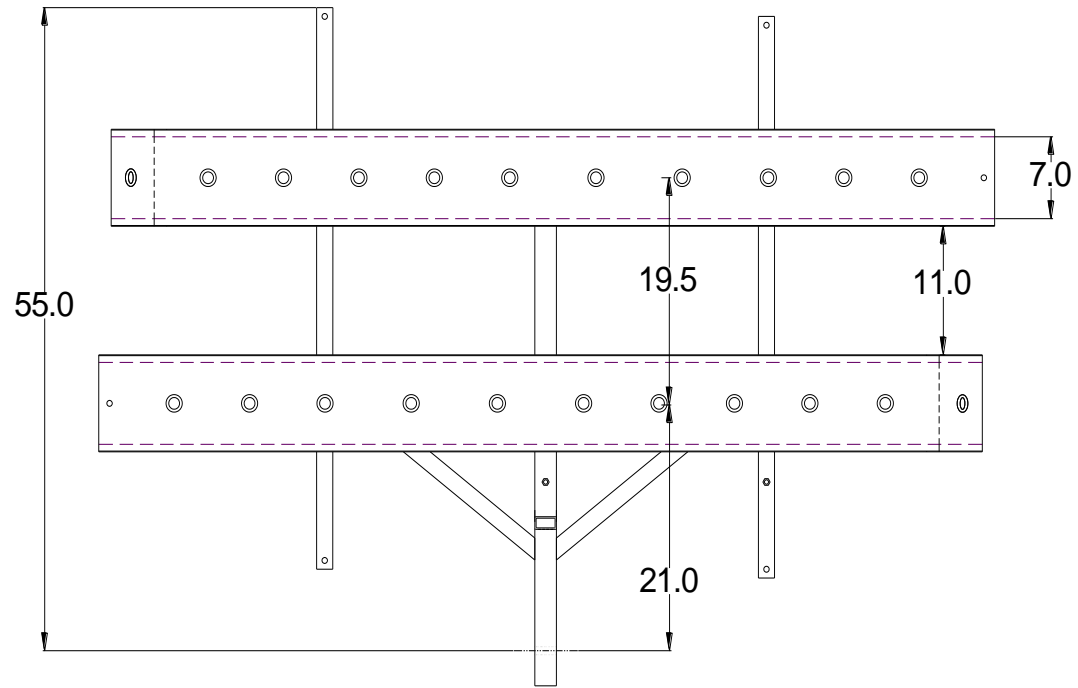

JH-02 - DUAL CAM-LOC HAULER

JOE HAULER

TOP VIEW

END VIEW

SIDE VIEW