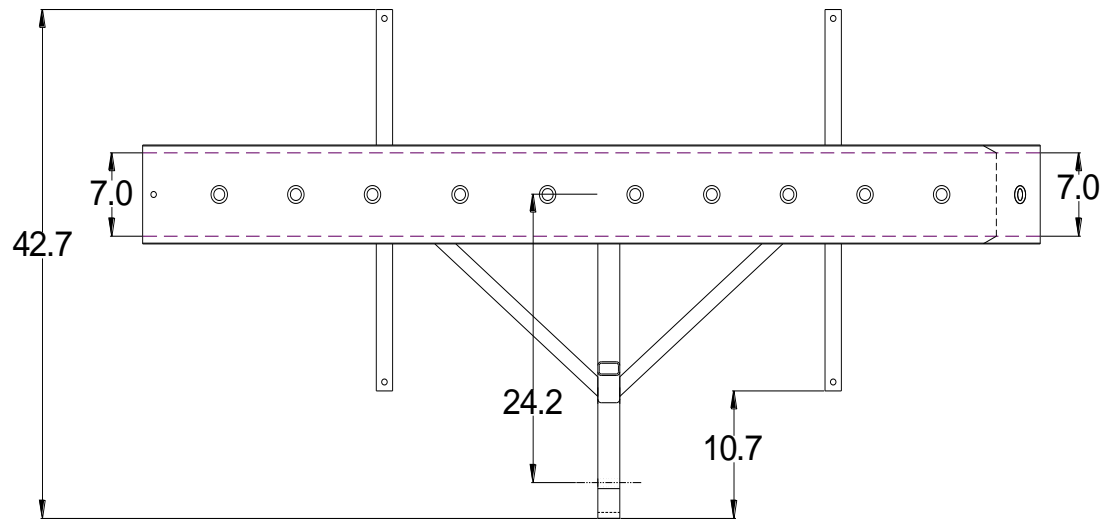

JH-06 - ELEVATED 6" HAULER

JOE HAULER

TOP VIEW

END VIEW

SIDE VIEW